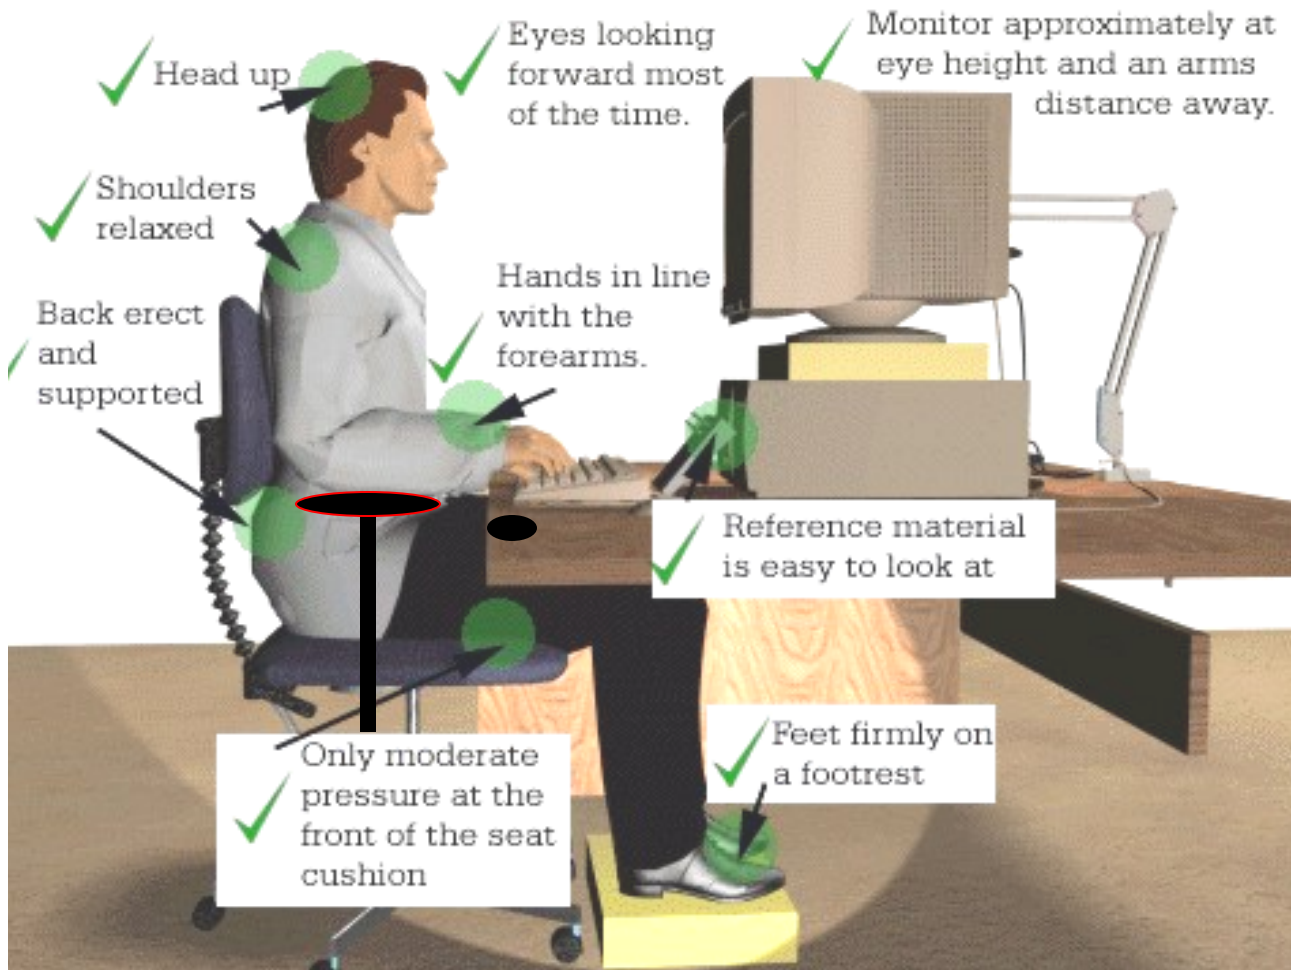

WORKSTATION DESIGN

Avoid reaches by locating the items you frequently need close to you.

SONORAN PHYSICAL THERAPY

1432 S. Dobson Road, Suite #209

Mesa, AZ 85202

(602) 443-6480